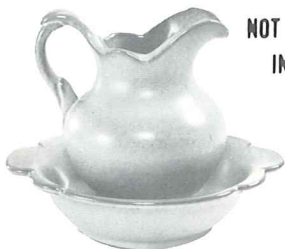

Appropriate Containers for Flower Arrangements and Planters

HONEY JUGS — SYRUP PITCHERS — FLOWER CONTAINERS

HONEY JUGS Not Available in Terra Cotta.

803—HONEY JAR W/LID 4.75

838—10 OZ. PITCHER 3.25

831—16 OZ. PITCHER 3.75

833—24 OZ. PITCHER 3.75

835—24 OZ. PITCHER 3.75

8—24 OZ. PITCHER 3.75

F30A—5½" PITCHER 6.00
F30B—7" BOWL 4.00

40A—4" PITCHER 4.75
40B—5" BOWL 3.00

NOT AVAILABLE
IN FLAME

F30AB—PITCHER & BOWL SET 10.00

40AB—PITCHER & BOWL SET 7.75

9.25
70A—7" RINGED JARDINIERE

6.50
70B—5½" RINGED JARDINIERE

201—9" BOWL 4.75

173
5" OCTAGONAL
PLANTER 4.50

83—4½" CORK BARK PLANTER 4.75

4.00
A6—6" JARDINIERE

390—6" ELEPHANT PLANTER 5.50

391—6" PIG PLANTER 5.50